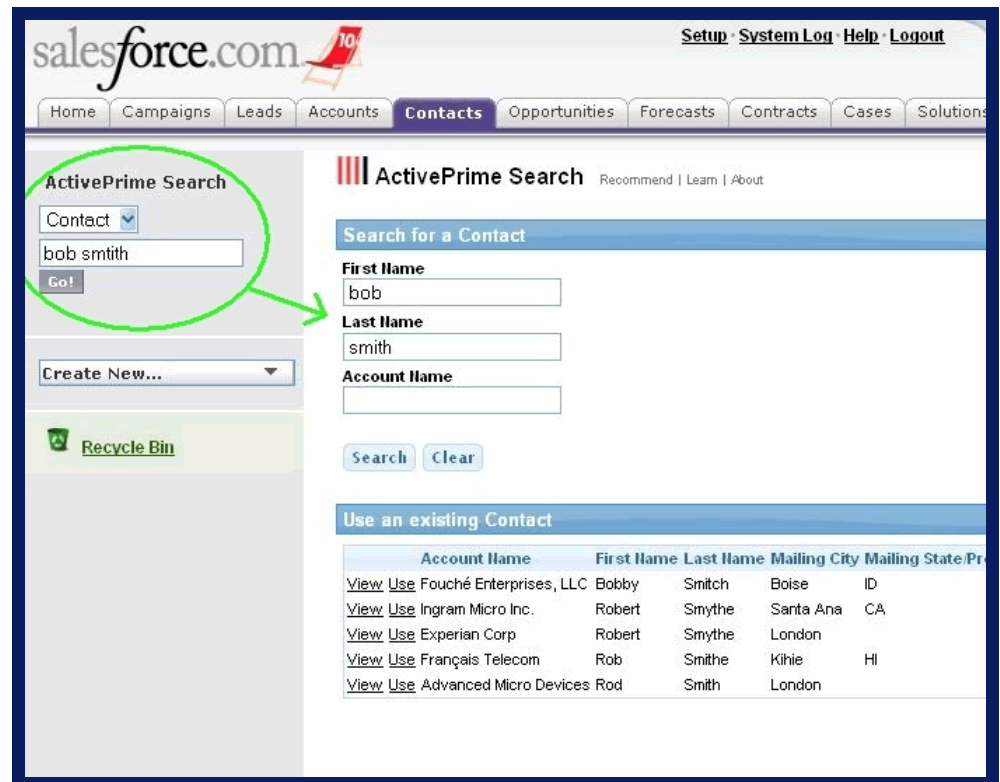

# ActivePrime Search fuzzy search engine—power up your CRM Search! Find records immediately that you couldn't find before.

## Features

1. Powerful Fuzzy Search Engine to find your records faster
2. Nickname aware smart searching
3. Intelligent search looks automatically at Accounts, Contacts and Leads
4. Powerful Algorithms even find unusual spellings
5. Error Independent—find your record regardless of misspellings and typos in the data or in the search