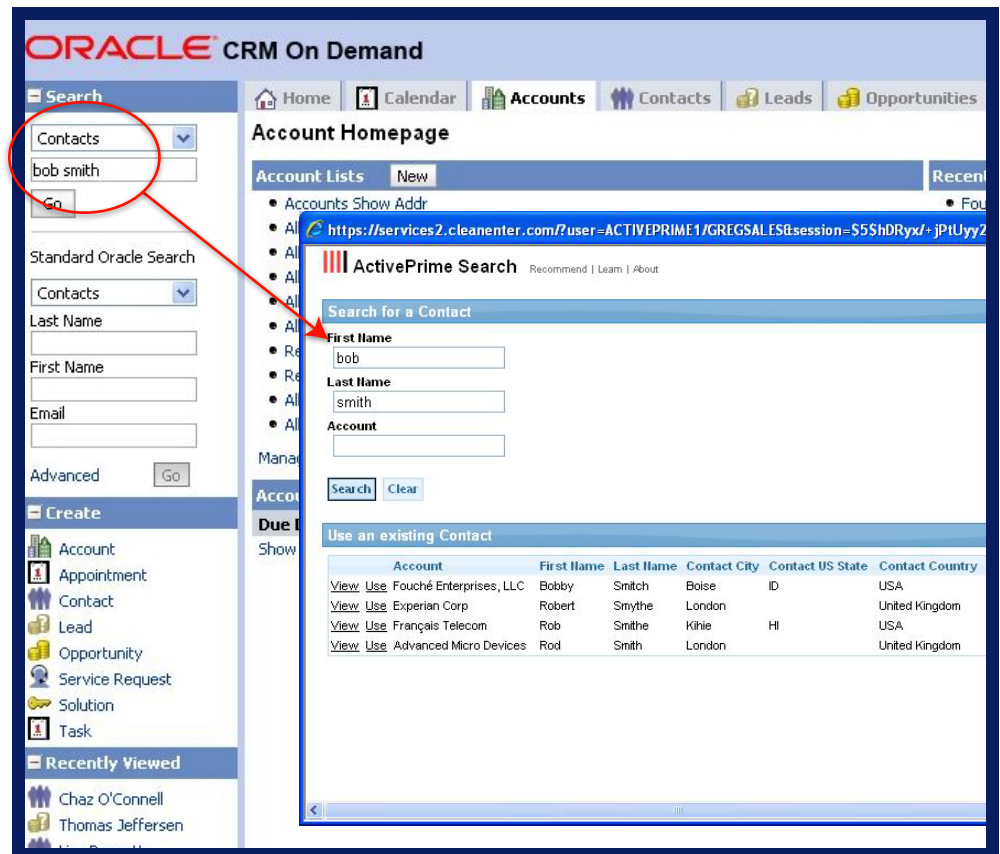

ActivePrime Search fuzzy search engine—power up your CRM Search! Find records immediately that you couldn't find before.

Features

1. Powerful Fuzzy Search Engine to find your records faster
2. Nickname aware smart searching
3. Intelligent search looks automatically at Accounts, Contacts and Leads
4. Powerful Algorithms even find unusual spellings
5. Error Independent—find your record regardless of misspellings and typos in the data or in the search

Benefits

Affordable improved searching from ActivePrime

1. **Boose your Sales force Automation (SFA)** — move faster, close more deals
2. **Instant Access** — Embedded into Oracle CRM On Demand
3. **Imprecision Proof** — User doesn't need to know exact spelling to find their record
4. **Enhances Sales Speed and data retrieval by over 50%** — never search more than once!